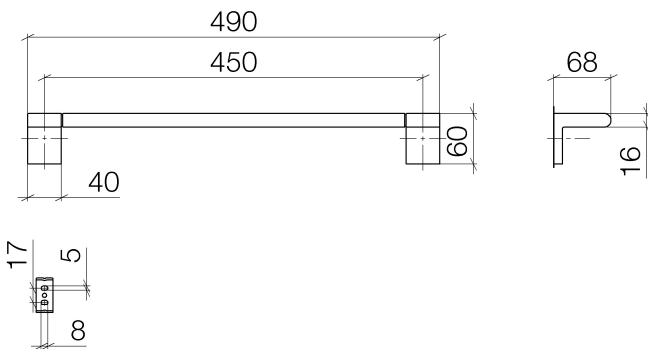

Bathtub - IMO

Towel bar - polished chrome

Article number: 83 045 670-00

- Center to center 17-3/4"
- Width 19-1/4"
- Height 2-3/8"
- 2-7/8" Projection

polished chrome

### Dimensional drawing

All dimensions in mm / inch = mm x 0,0394

Bathtub - IMO

Towel bar - polished chrome

Article number: 83 045 670-00

Bathtub - IMO

Towel bar - polished chrome

Article number: 83 045 670-00