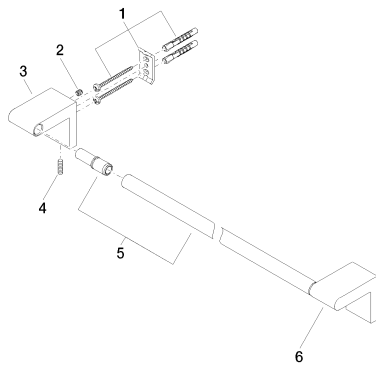

Bathtub - IMO

Towel bar - polished chrome

Article number: 83 045 670-00

- Center to center 17-3/4"
- Width 19-1/4"
- Height 2-3/8"
- 2-7/8" Projection

polished chrome

### Dimensional drawing

All dimensions in mm / inch = mm x 0,0394

Bathtub - IMO

Towel bar - polished chrome

Article number: 83 045 670-00

Bathtub - IMO

Towel bar - polished chrome

Article number: 83 045 670-00

### Spare parts list

Number	Item Number	Designation	Number of units
--------	-------------	-------------	-----------------